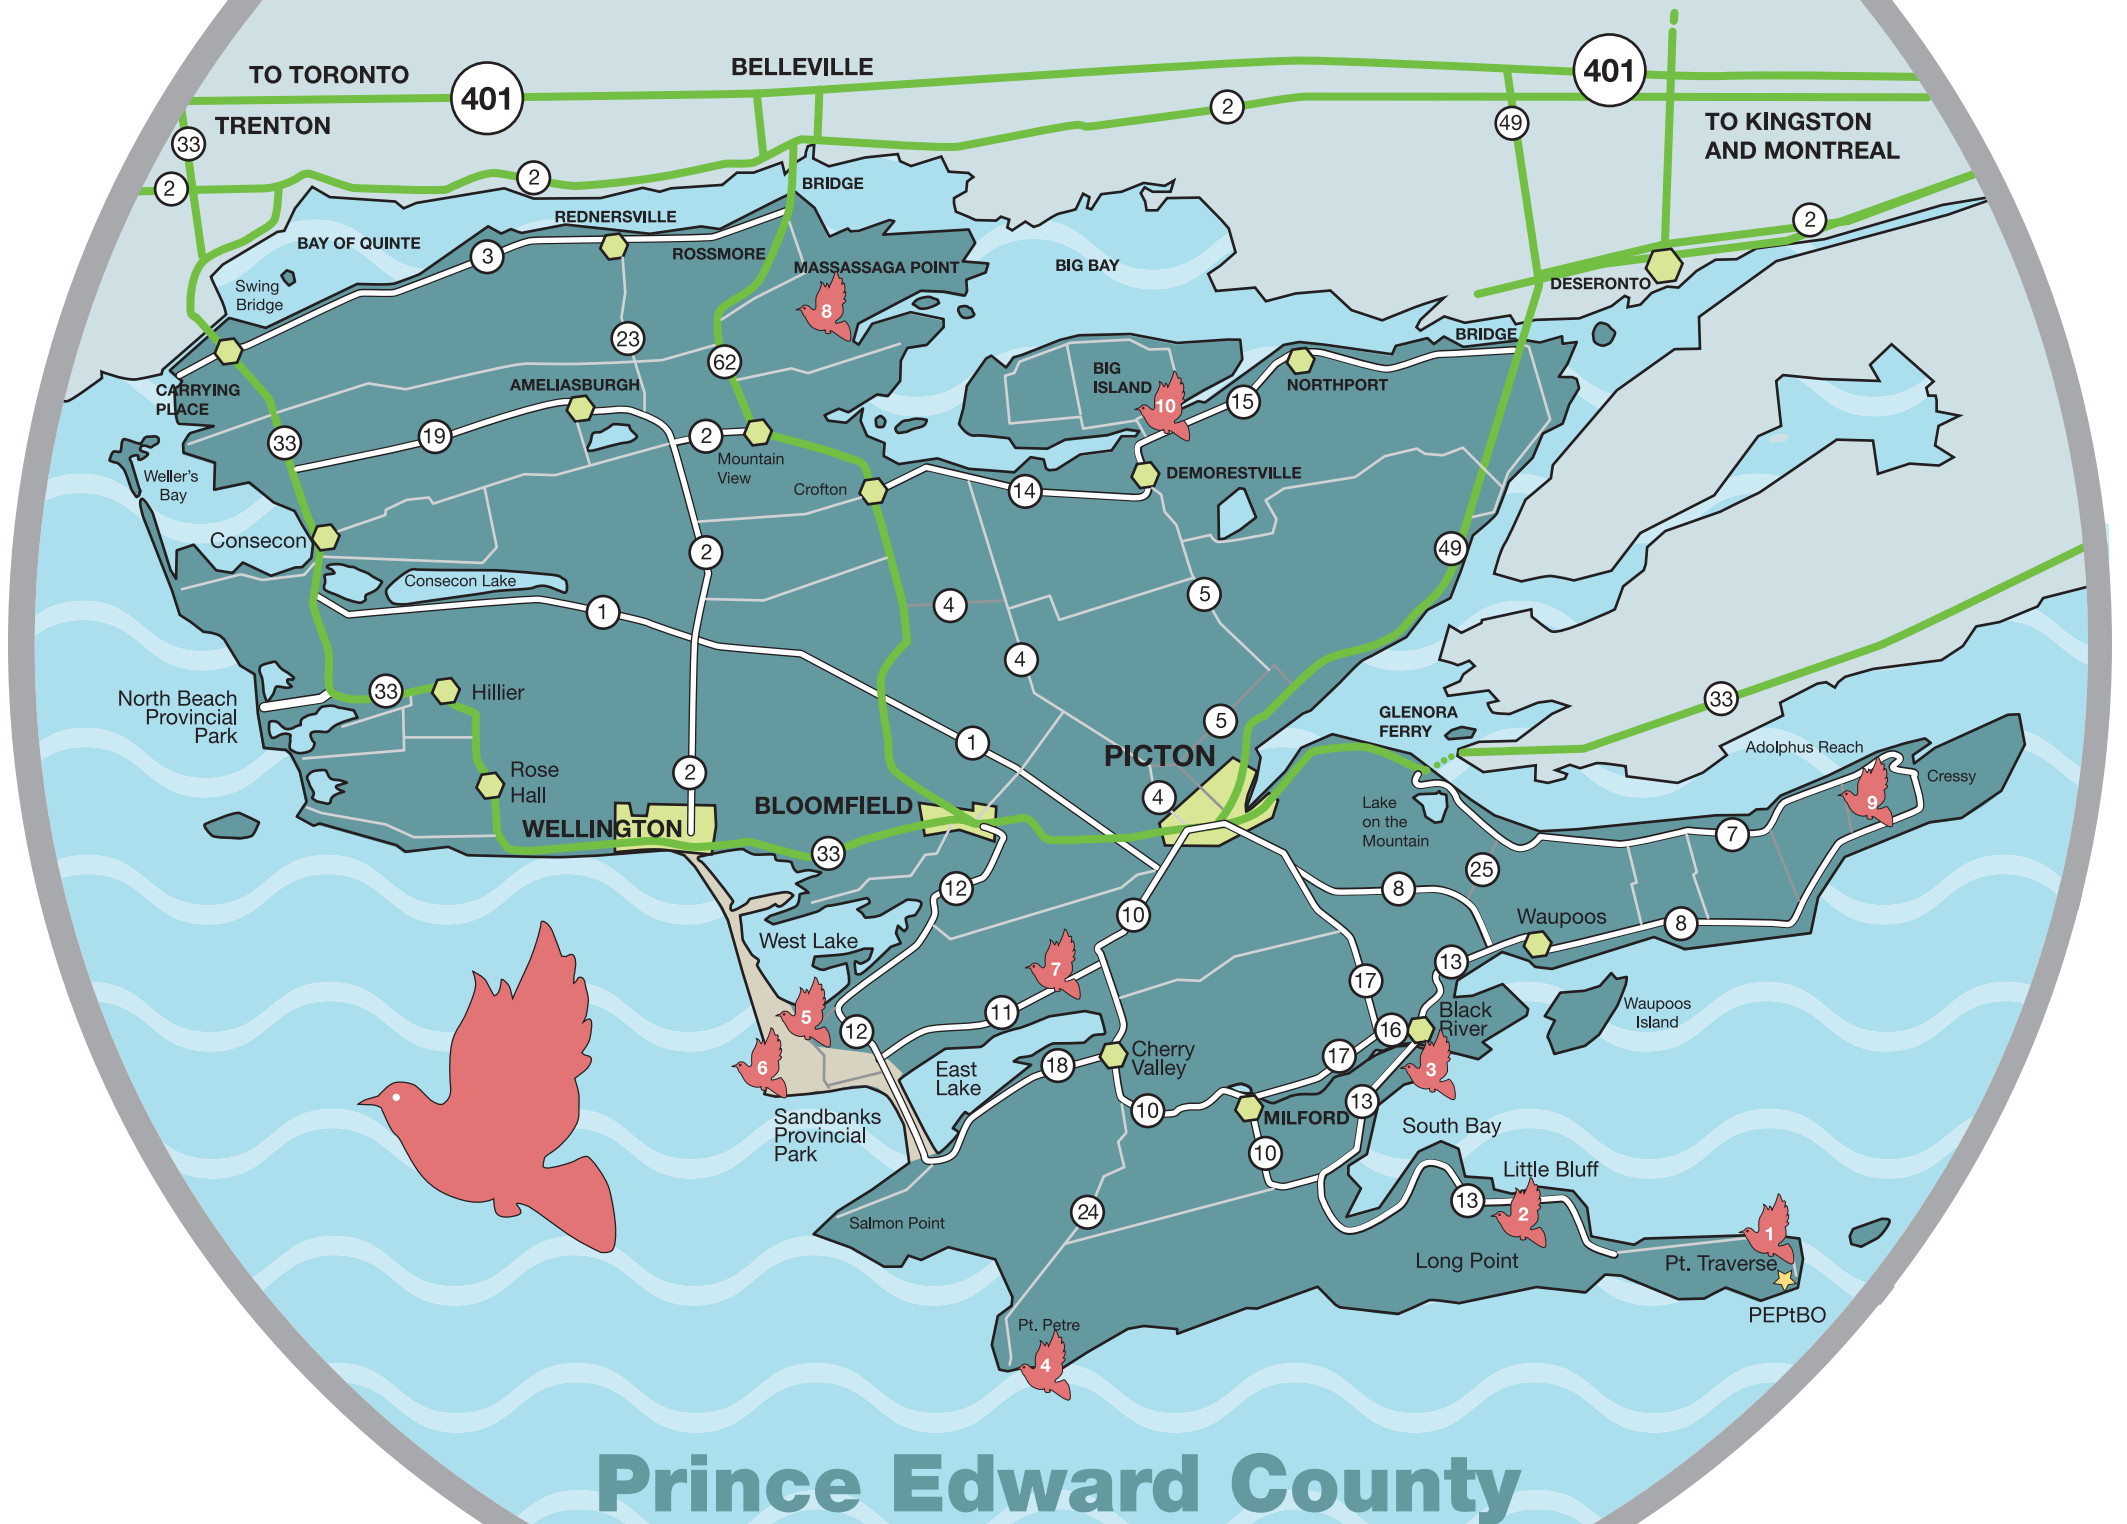

Top Birding Sites

- | | |
|---|---|
| 1. PEPTBO AND POINT TRAVERSE | 6. WEST POINT, LAKESHORE LODGE RD |
| 2. LITTLE BLUFF CONSERVATION AREA | 7. BEAVER MEADOW WILDLIFE MANAGEMENT AREA |
| 3. BLACK RIVER | 8. SAWGUIN MARSH |
| 4. POINT PETRE PROVINCIAL WILDLIFE AREA | 9. KAISER CROSSROAD (SPRING ONLY) |
| 5. SANDBANKS PROVINCIAL PARK | 10. BIG ISLAND MARSH |

Prince Edward County